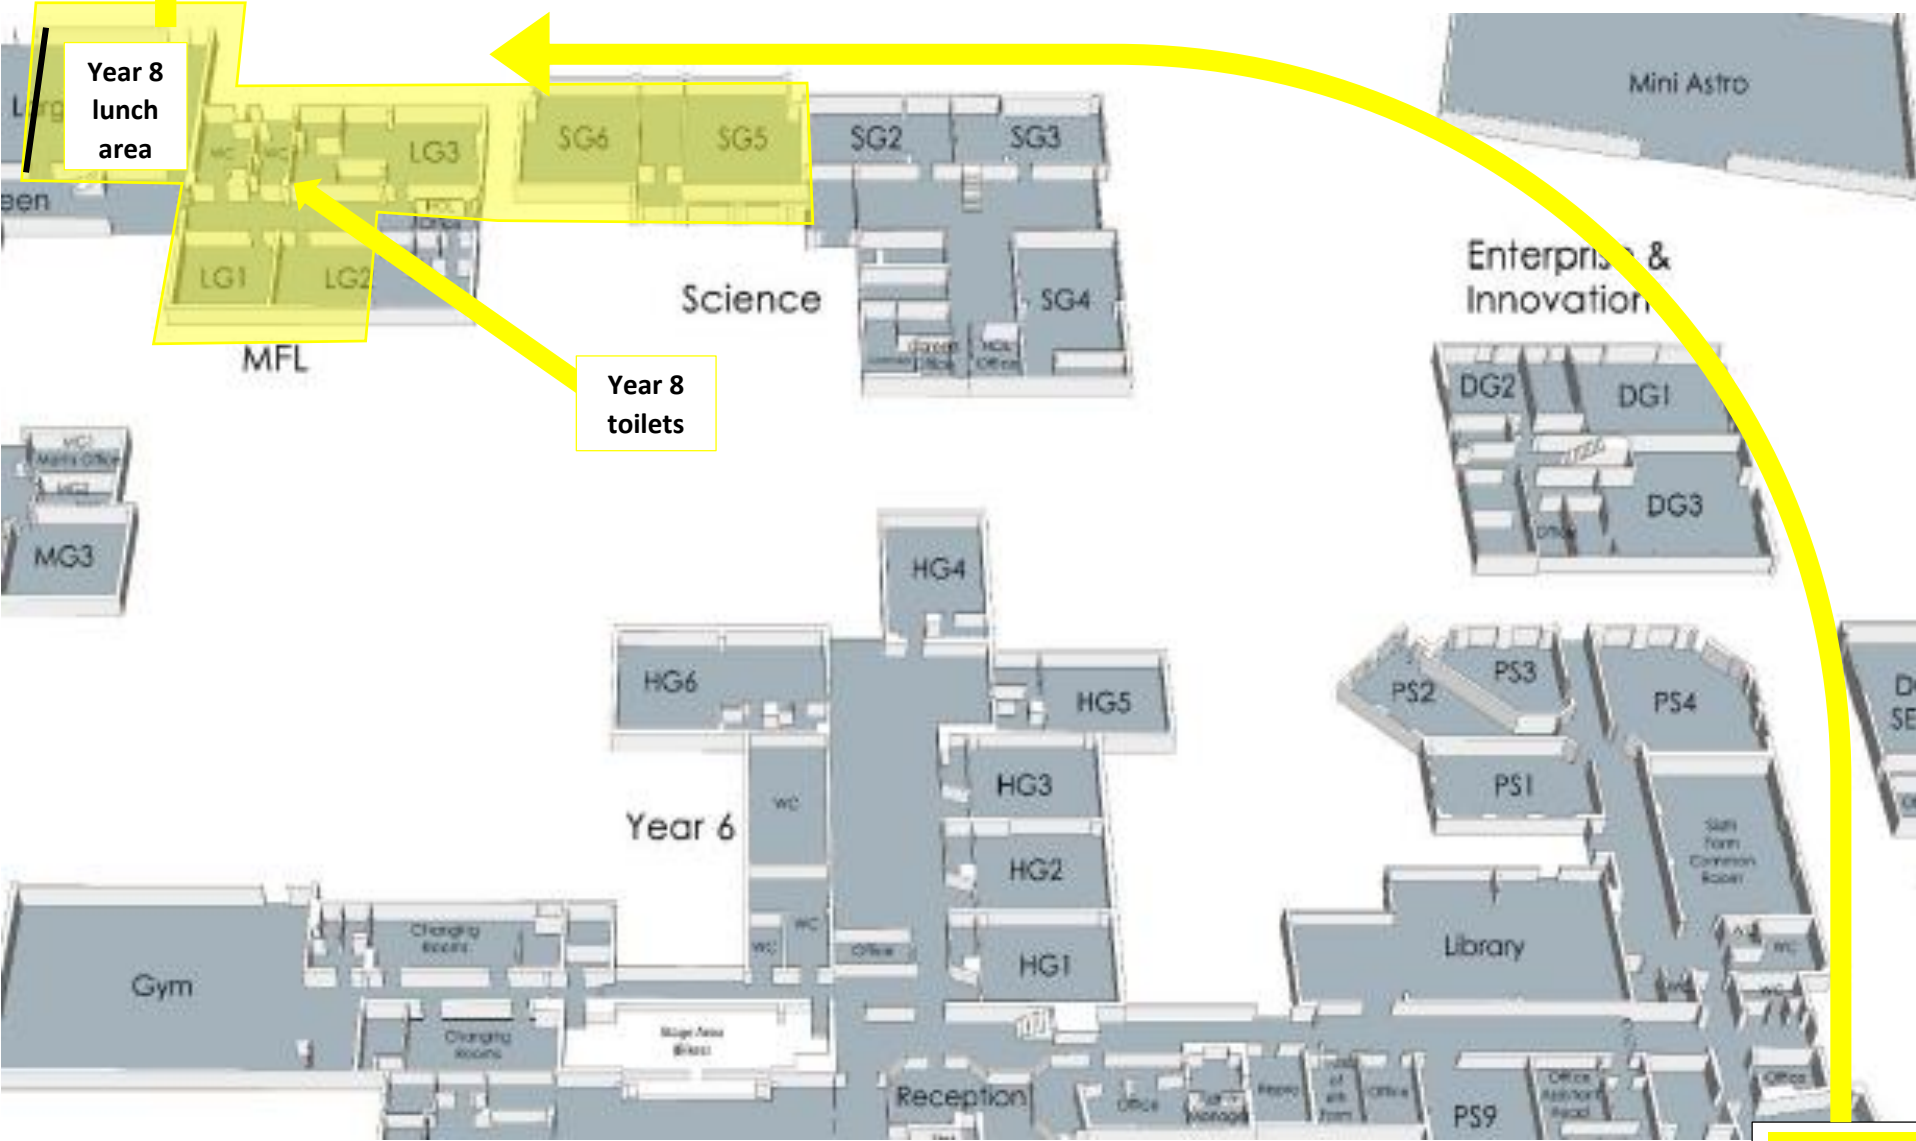

Year 8 Zone Map

Year 8 outside space –
Large Astro turf

Year 8
lunch
area

Year 8
toilets

Year 8 Entrance
through bottom
gate right hand
side